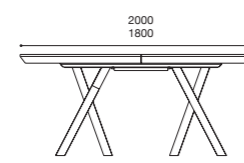

DINNER TABLE
1800x1000+400=2200
2000x1000+500=2500

DINNER TABLE
2200x1100+700=2900

LOW TABLE
1200x700

SHOWCASE
1000x1800x450

HIGH SIDEBORD
1200x1410x400

TV COMPOSITION
2900x1850x460

CONSOLE
1100x900x400

SIDEBORD 3 DOORS
1730x850x500

SIDEBORD 4 DOORS
2100x850x500
2300x850x500

TV SIDEBORD
1400x450x460
1800x450x460

KAPTA.
by clara
home

DINNER TABLE
1350x1350+500=1850
1600x1350+700=2300

DINNER TABLE
1800x1000+400=2200
2000x1000+500=2500

DINNER TABLE
2200x1100+700=2900

LOW TABLE
1200x700

SHOWCASE
1100x1800x450

HIGH SIDEBORD
1200x1400x400

TV COMPOSITION
2900x1850x460

CONSOLE
1100x900x400

SIDEBORD 3 DOORS
1730x850x500

SIDEBORD 4 DOORS
2100x850x500
2300x850x500

TV SIDEBORD
1400x450x460
1800x450x460