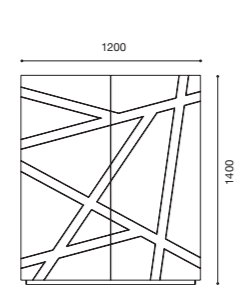

DINNER TABLE
1800x1000+400=2200
2000x1000+500=2500

DINNER TABLE
2200x1100+700=2900

LOW TABLE
1200x700

SHOWCASE
1000x1800x450

HIGH SIDEBORD
1200x1410x400

TV COMPOSITION
2900x1850x460

CONSOLE
1100x900x400

SIDEBORD 3 DOORS
1730x850x500

SIDEBORD 4 DOORS
2100x850x500
2300x850x500

TV SIDEBORD
1400x450x460
1800x450x460

KAPTA.
by clara
home

DINNER TABLE
1350x1350+500=1850
1600x1350+700=2300

DINNER TABLE
1800x1000+400=2200
2000x1000+500=2500

DINNER TABLE
2200x1100+700=2900

LOW TABLE
1200x700

SHOWCASE
1100x1800x450

HIGH SIDEBORD
1200x1400x400

TV COMPOSITION
2900x1850x460

CONSOLE
1100x900x400

SIDEBORD 3 DOORS
1730x850x500

SIDEBORD 4 DOORS
2100x850x500
2300x850x500

TV SIDEBORD
1400x450x460
1800x450x460