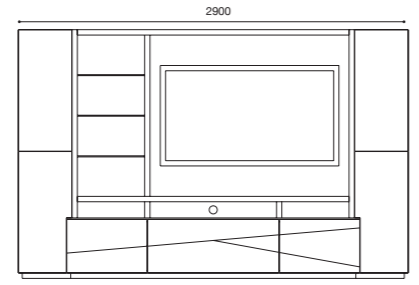

DINNER TABLE
1800x1000+400=2200
2000x1000+500=2500

DINNER TABLE
2200x1100+700=2900

LOW TABLE
1200x700

SHOWCASE
1000x1800x450

HIGH SIDEBORD
1200x1410x400

TV COMPOSITION
2900x1850x460

CONSOLE
1100x900x400

SIDEBORD 3 DOORS
1730x850x500

SIDEBORD 4 DOORS
2100x850x500
2300x850x500

TV SIDEBORD
1400x450x460
1800x450x460

KAPTA.
by clara
home

DINNER TABLE
1350x1350+500=1850
1600x1350+700=2300

DINNER TABLE
1800x1000+400=2200
2000x1000+500=2500

DINNER TABLE
2200x1100+700=2900

LOW TABLE
1200x700

SHOWCASE
1100x1800x450

HIGH SIDEBORD
1200x1400x400

TV COMPOSITION
2900x1850x460

CONSOLE
1100x900x400

SIDEBORD 3 DOORS
1730x850x500

SIDEBORD 4 DOORS
2100x850x500
2300x850x500

TV SIDEBORD
1400x450x460
1800x450x460

SIDEBOARD 3 DOORS
1730x850x500

SIDEBOARD 4 DOORS
2100x850x500
2300x850x500

DINNER TABLE
1350x1350+500=1850
1600x1350+700=2300

1800x1000+400=2200
2000x1000+500=2500

2200x1100+700=2900

TV COMPOSITION
2800X1650X460