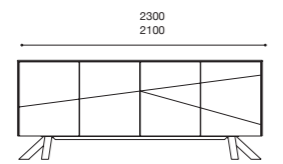

DINNER TABLE
1800x1000+400=2200
2000x1000+500=2500

DINNER TABLE
2200x1100+700=2900

LOW TABLE
1200x700

SHOWCASE
1000x1800x450

HIGH SIDEBORD
1200x1410x400

TV COMPOSITION
2900x1850x460

CONSOLE
1100x900x400

SIDEBORD 3 DOORS
1730x850x500

SIDEBORD 4 DOORS
2100x850x500
2300x850x500

TV SIDEBORD
1400x450x460
1800x450x460

KAPTA.
by clara
home

DINNER TABLE
1350x1350+500=1850
1600x1350+700=2300

DINNER TABLE
1800x1000+400=2200
2000x1000+500=2500

DINNER TABLE
2200x1100+700=2900

LOW TABLE
1200x700

SHOWCASE
1100x1800x450

HIGH SIDEBORD
1200x1400x400

TV COMPOSITION
2900x1850x460

CONSOLE
1100x900x400

SIDEBORD 3 DOORS
1730x850x500

SIDEBORD 4 DOORS
2100x850x500
2300x850x500

TV SIDEBORD
1400x450x460
1800x450x460