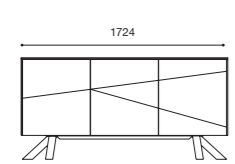

DINNER TABLE
1800x1000+400=2200
2000x1000+500=2500

DINNER TABLE
2200x1100+700=2900

LOW TABLE
1200x700

SHOWCASE
1000x1800x450

HIGH SIDEBORD
1200x1410x400

TV COMPOSITION
2900x1850x460

CONSOLE
1100x900x400

SIDEBORD 3 DOORS
1730x850x500

SIDEBORD 4 DOORS
2100x850x500
2300x850x500

TV SIDEBORD
1400x450x460
1800x450x460

KAPTA.
by clara
home

DINNER TABLE
1350x1350+500=1850
1600x1350+700=2300

DINNER TABLE
1800x1000+400=2200
2000x1000+500=2500

DINNER TABLE
2200x1100+700=2900

LOW TABLE
1200x700

SHOWCASE
1100x1800x450

HIGH SIDEBORD
1200x1400x400

TV COMPOSITION
2900x1850x460

CONSOLE
1100x900x400

SIDEBORD 3 DOORS
1730x850x500

SIDEBORD 4 DOORS
2100x850x500
2300x850x500

TV SIDEBORD
1400x450x460
1800x450x460

SIDEBOARD 3 DOORS
1730x850x500

SIDEBOARD 4 DOORS
2100x850x500
2300x850x500

DINNER TABLE
1350x1350+500=1850
1600x1350+700=2300

1800x1000+400=2200
2000x1000+500=2500

2200x1100+700=2900

TV COMPOSITION
2800X1650X460