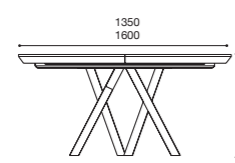

DINNER TABLE
1800x1000+400=2200
2000x1000+500=2500

DINNER TABLE
2200x1100+700=2900

LOW TABLE
1200x700

SHOWCASE
1000x1800x450

HIGH SIDEBORD
1200x1410x400

TV COMPOSITION
2900x1850x460

CONSOLE
1100x900x400

SIDEBORD 3 DOORS
1730x850x500

SIDEBORD 4 DOORS
2100x850x500
2300x850x500

TV SIDEBORD
1400x450x460
1800x450x460

KAPTA.
by clara
home

DINNER TABLE
1350x1350+500=1850
1600x1350+700=2300

DINNER TABLE
1800x1000+400=2200
2000x1000+500=2500

DINNER TABLE
2200x1100+700=2900

LOW TABLE
1200x700

SHOWCASE
1100x1800x450

HIGH SIDEBORD
1200x1400x400

TV COMPOSITION
2900x1850x460

CONSOLE
1100x900x400

SIDEBORD 3 DOORS
1730x850x500

SIDEBORD 4 DOORS
2100x850x500
2300x850x500

TV SIDEBORD
1400x450x460
1800x450x460