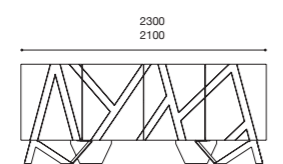

LOW TABLE
1200x700

SHOWCASE
1100x1800x450

HIGH SIDEBORD
1200x1400x400

TV COMPOSITION
2900x1850x460

CONSOLE
1100x900x400

SIDEBORD 3 DOORS
1730x850x500

SIDEBORD 4 DOORS
2100x850x500
2300x850x500

TV SIDEBORD
1400x450x460
1800x450x460