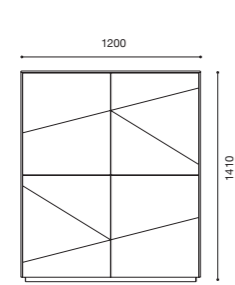

2200x1100+700=2900

SIDEBOARD 3 DOORS
1724x850x500

SIDEBOARD 4 DOORS
2100x850x500
2300x850x500

TV SIDEBOARD
1400x450x460
1800x450x460

A touch of
singularity in
each piece

O que o design tem em comum com a arte?
É o poder de identificar detalhes e entender
a peculiaridade de cada peça.
Olhe e entenda a singularidade.

DINNER TABLE
1800x1000+400=2200
2000x1000+500=2500

DINNER TABLE
2200x1100+700=2900

LOW TABLE
1200x700

SHOWCASE
1000x1800x450

HIGH SIDEBORD
1200x1410x400

TV COMPOSITION
2900x1850x460

CONSOLE
1100x900x400

SIDEBORD 3 DOORS
1730x850x500

SIDEBORD 4 DOORS
2100x850x500
2300x850x500

TV SIDEBORD
1400x450x460
1800x450x460

KAPTA.
by clara
home

DINNER TABLE
1350x1350+500=1850
1600x1350+700=2300

DINNER TABLE
1800x1000+400=2200
2000x1000+500=2500

DINNER TABLE
2200x1100+700=2900

LOW TABLE
1200x700

SHOWCASE
1100x1800x450

HIGH SIDEBORD
1200x1400x400

TV COMPOSITION
2900x1850x460

CONSOLE
1100x900x400

SIDEBORD 3 DOORS
1730x850x500

SIDEBORD 4 DOORS
2100x850x500
2300x850x500

TV SIDEBORD
1400x450x460
1800x450x460