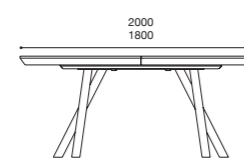

2200x1100+700=2900

SIDEBOARD 3 DOORS
1724x850x500

SIDEBOARD 4 DOORS
2100x850x500
2300x850x500

TV SIDEBOARD
1400x450x460
1800x450x460

A touch of
singularity in
each piece

O que o design tem em comum com a arte?
É o poder de identificar detalhes e entender
a peculiaridade de cada peça.
Olhe e entenda a singularidade.

DINNER TABLE
1800x1000+400=2200
2000x1000+500=2500

DINNER TABLE
2200x1100+700=2900

LOW TABLE
1200x700

SHOWCASE
1000x1800x450

HIGH SIDEBORD
1200x1410x400

TV COMPOSITION
2900x1850x460

CONSOLE
1100x900x400

SIDEBORD 3 DOORS
1730x850x500

SIDEBORD 4 DOORS
2100x850x500
2300x850x500

TV SIDEBORD
1400x450x460
1800x450x460

KAPTA.
by clara
home

DINNER TABLE
1350x1350+500=1850
1600x1350+700=2300

DINNER TABLE
1800x1000+400=2200
2000x1000+500=2500

DINNER TABLE
2200x1100+700=2900

LOW TABLE
1200x700

SHOWCASE
1100x1800x450

HIGH SIDEBORD
1200x1400x400

TV COMPOSITION
2900x1850x460

CONSOLE
1100x900x400

SIDEBORD 3 DOORS
1730x850x500

SIDEBORD 4 DOORS
2100x850x500
2300x850x500

TV SIDEBORD
1400x450x460
1800x450x460