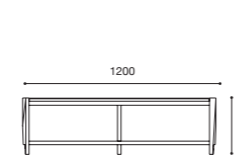

DINNER TABLE
1800x1000+400=2200
2000x1000+500=2500

DINNER TABLE
2200x1100+700=2900

LOW TABLE
1200x700

SHOWCASE
1000x1800x450

HIGH SIDEBORD
1200x1410x400

TV COMPOSITION
2900x1850x460

CONSOLE
1100x900x400

SIDEBORD 3 DOORS
1730x850x500

SIDEBORD 4 DOORS
2100x850x500
2300x850x500

TV SIDEBORD
1400x450x460
1800x450x460

KAPTA.
by clara
home

DINNER TABLE
1350x1350+500=1850
1600x1350+700=2300

DINNER TABLE
1800x1000+400=2200
2000x1000+500=2500

DINNER TABLE
2200x1100+700=2900

LOW TABLE
1200x700

SHOWCASE
1100x1800x450

HIGH SIDEBORD
1200x1400x400

TV COMPOSITION
2900x1850x460

CONSOLE
1100x900x400

SIDEBORD 3 DOORS
1730x850x500

SIDEBORD 4 DOORS
2100x850x500
2300x850x500

TV SIDEBORD
1400x450x460
1800x450x460

SIDEBOARD 3 DOORS
1730x850x500

SIDEBOARD 4 DOORS
2100x850x500
2300x850x500

DINNER TABLE
1350x1350+500=1850
1600x1350+700=2300

1800x1000+400=2200
2000x1000+500=2500

2200x1100+700=2900

TV COMPOSITION
2800X1650X460