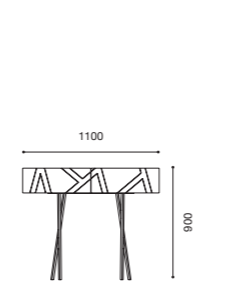

SIDEBORD 4 DOORS
2100x850x500
2300x850x500

TV SIDEBORD
1400x450x460
1800x450x460

KAPTA.
by clara
home

DINNER TABLE
1350x1350+500=1850
1600x1350+700=2300

DINNER TABLE
1800x1000+400=2200
2000x1000+500=2500

DINNER TABLE
2200x1100+700=2900

LOW TABLE
1200x700

SHOWCASE
1100x1800x450

HIGH SIDEBORD
1200x1400x400

TV COMPOSITION
2900x1850x460

CONSOLE
1100x900x400

SIDEBORD 3 DOORS
1730x850x500

SIDEBORD 4 DOORS
2100x850x500
2300x850x500

TV SIDEBORD
1400x450x460
1800x450x460