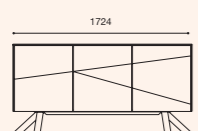

LOW TABLE
1200x700

SHOWCASE
1100x1800x450

HIGH SIDEBORD
1200x1400x400

TV COMPOSITION
2900x1850x460

CONSOLE
1100x900x400

SIDEBORD 3 DOORS
1730x850x500

SIDEBORD 4 DOORS
2100x850x500
2300x850x500

TV SIDEBORD
1400x450x460
1800x450x460

SIDEBOARD 3 DOORS
1730x850x500

SIDEBOARD 4 DOORS
2100x850x500
2300x850x500

DINNER TABLE
1350x1350+500=1850
1600x1350+700=2300

1800x1000+400=2200
2000x1000+500=2500

2200x1100+700=2900

TV COMPOSITION
2800X1650X460