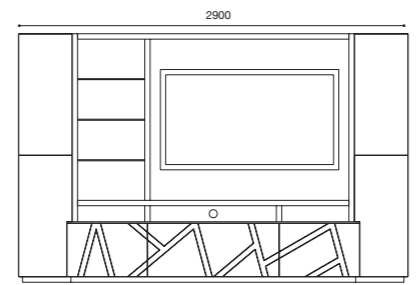

DINNER TABLE
1800x1000+400=2200
2000x1000+500=2500

DINNER TABLE
2200x1100+700=2900

LOW TABLE
1200x700

SHOWCASE
1000x1800x450

HIGH SIDEBORD
1200x1410x400

TV COMPOSITION
2900x1850x460

CONSOLE
1100x900x400

SIDEBORD 3 DOORS
1730x850x500

SIDEBORD 4 DOORS
2100x850x500
2300x850x500

TV SIDEBORD
1400x450x460
1800x450x460

KAPTA.
by clara
home

DINNER TABLE
1350x1350+500=1850
1600x1350+700=2300

DINNER TABLE
1800x1000+400=2200
2000x1000+500=2500

DINNER TABLE
2200x1100+700=2900

LOW TABLE
1200x700

SHOWCASE
1100x1800x450

HIGH SIDEBORD
1200x1400x400

TV COMPOSITION
2900x1850x460

CONSOLE
1100x900x400

SIDEBORD 3 DOORS
1730x850x500

SIDEBORD 4 DOORS
2100x850x500
2300x850x500

TV SIDEBORD
1400x450x460
1800x450x460

SIDEBOARD 3 DOORS
1730x850x500

SIDEBOARD 4 DOORS
2100x850x500
2300x850x500

DINNER TABLE
1350x1350+500=1850
1600x1350+700=2300

1800x1000+400=2200
2000x1000+500=2500

2200x1100+700=2900

TV COMPOSITION
2800X1650X460