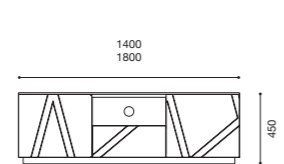

SIDEBORD 4 DOORS
2100x850x500
2300x850x500

TV SIDEBORD
1400x450x460
1800x450x460

KAPTA.
by clara
home

DINNER TABLE
1350x1350+500=1850
1600x1350+700=2300

DINNER TABLE
1800x1000+400=2200
2000x1000+500=2500

DINNER TABLE
2200x1100+700=2900

LOW TABLE
1200x700

SHOWCASE
1100x1800x450

HIGH SIDEBORD
1200x1400x400

TV COMPOSITION
2900x1850x460

CONSOLE
1100x900x400

SIDEBORD 3 DOORS
1730x850x500

SIDEBORD 4 DOORS
2100x850x500
2300x850x500

TV SIDEBORD
1400x450x460
1800x450x460