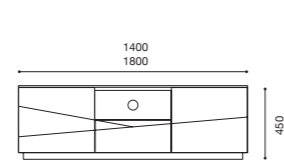

DINNER TABLE
1800x1000+400=2200
2000x1000+500=2500

DINNER TABLE
2200x1100+700=2900

LOW TABLE
1200x700

SHOWCASE
1000x1800x450

HIGH SIDEBORD
1200x1410x400

TV COMPOSITION
2900x1850x460

CONSOLE
1100x900x400

SIDEBORD 3 DOORS
1730x850x500

SIDEBORD 4 DOORS
2100x850x500
2300x850x500

TV SIDEBORD
1400x450x460
1800x450x460

KAPTA.
by clara
home

DINNER TABLE
1350x1350+500=1850
1600x1350+700=2300

DINNER TABLE
1800x1000+400=2200
2000x1000+500=2500

DINNER TABLE
2200x1100+700=2900

LOW TABLE
1200x700

SHOWCASE
1100x1800x450

HIGH SIDEBORD
1200x1400x400

TV COMPOSITION
2900x1850x460

CONSOLE
1100x900x400

SIDEBORD 3 DOORS
1730x850x500

SIDEBORD 4 DOORS
2100x850x500
2300x850x500

TV SIDEBORD
1400x450x460
1800x450x460