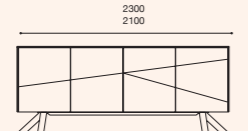

LOW TABLE
1200x700

SHOWCASE
1100x1800x450

HIGH SIDEBORD
1200x1400x400

TV COMPOSITION
2900x1850x460

CONSOLE
1100x900x400

SIDEBORD 3 DOORS
1730x850x500

SIDEBORD 4 DOORS
2100x850x500
2300x850x500

TV SIDEBORD
1400x450x460
1800x450x460

SIDEBOARD 3 DOORS
1730x850x500

SIDEBOARD 4 DOORS
2100x850x500
2300x850x500

DINNER TABLE
1350x1350+500=1850
1600x1350+700=2300

1800x1000+400=2200
2000x1000+500=2500

2200x1100+700=2900

TV COMPOSITION
2800X1650X460