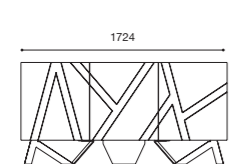

DINNER TABLE
1800x1000+400=2200
2000x1000+500=2500

DINNER TABLE
2200x1100+700=2900

LOW TABLE
1200x700

SHOWCASE
1000x1800x450

HIGH SIDEBORD
1200x1410x400

TV COMPOSITION
2900x1850x460

CONSOLE
1100x900x400

SIDEBORD 3 DOORS
1730x850x500

SIDEBORD 4 DOORS
2100x850x500
2300x850x500

TV SIDEBORD
1400x450x460
1800x450x460

KAPTA.
by clara
home

DINNER TABLE
1350x1350+500=1850
1600x1350+700=2300

DINNER TABLE
1800x1000+400=2200
2000x1000+500=2500

DINNER TABLE
2200x1100+700=2900

LOW TABLE
1200x700

SHOWCASE
1100x1800x450

HIGH SIDEBORD
1200x1400x400

TV COMPOSITION
2900x1850x460

CONSOLE
1100x900x400

SIDEBORD 3 DOORS
1730x850x500

SIDEBORD 4 DOORS
2100x850x500
2300x850x500

TV SIDEBORD
1400x450x460
1800x450x460