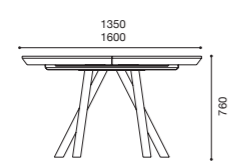

2200x1100+700=2900

SIDEBOARD 3 DOORS
1724x850x500

SIDEBOARD 4 DOORS
2100x850x500
2300x850x500

TV SIDEBOARD
1400x450x460
1800x450x460

A touch of
singularity in
each piece

O que o design tem em comum com a arte?
É o poder de identificar detalhes e entender
a peculiaridade de cada peça.
Olhe e entenda a singularidade.

DINNER TABLE
1800x1000+400=2200
2000x1000+500=2500

DINNER TABLE
2200x1100+700=2900

LOW TABLE
1200x700

SHOWCASE
1000x1800x450

HIGH SIDEBORD
1200x1410x400

TV COMPOSITION
2900x1850x460

CONSOLE
1100x900x400

SIDEBORD 3 DOORS
1730x850x500

LOW TABLE
1200x700

SHOWCASE
1100x1800x450

HIGH SIDEBORD
1200x1400x400

TV COMPOSITION
2900x1850x460

CONSOLE
1100x900x400

SIDEBORD 3 DOORS
1730x850x500

SIDEBORD 4 DOORS
2100x850x500
2300x850x500

TV SIDEBORD
1400x450x460
1800x450x460

SIDEBOARD 3 DOORS
1730x850x500

SIDEBOARD 4 DOORS
2100x850x500
2300x850x500

DINNER TABLE
1350x1350+500=1850
1600x1350+700=2300

1800x1000+400=2200
2000x1000+500=2500

2200x1100+700=2900

TV COMPOSITION
2800X1650X460