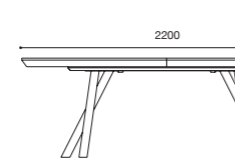

DINNER TABLE
1800x1000+400=2200
2000x1000+500=2500

DINNER TABLE
2200x1100+700=2900

LOW TABLE
1200x700

SHOWCASE
1000x1800x450

HIGH SIDEBORD
1200x1410x400

TV COMPOSITION
2900x1850x460

CONSOLE
1100x900x400

SIDEBORD 3 DOORS
1730x850x500

SIDEBORD 4 DOORS
2100x850x500
2300x850x500

TV SIDEBORD
1400x450x460
1800x450x460

KAPTA.
by clara
home

DINNER TABLE
1350x1350+500=1850
1600x1350+700=2300

DINNER TABLE
1800x1000+400=2200
2000x1000+500=2500

DINNER TABLE
2200x1100+700=2900

LOW TABLE
1200x700

SHOWCASE
1100x1800x450

HIGH SIDEBORD
1200x1400x400

TV COMPOSITION
2900x1850x460

CONSOLE
1100x900x400

SIDEBORD 3 DOORS
1730x850x500

SIDEBORD 4 DOORS
2100x850x500
2300x850x500

TV SIDEBORD
1400x450x460
1800x450x460