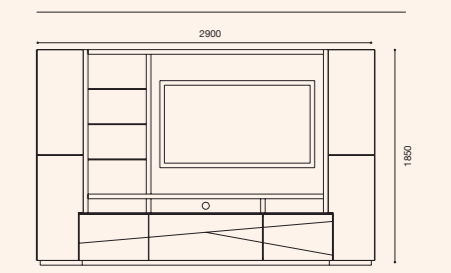

2200x1100+700=2900

SIDEBOARD 3 DOORS
1724x850x500

SIDEBOARD 4 DOORS
2100x850x500
2300x850x500

TV SIDEBOARD
1400x450x460
1800x450x460

A touch of
singularity in
each piece

O que o design tem em comum com a arte?
É o poder de identificar detalhes e entender
a peculiaridade de cada peça.
Olhe e entenda a singularidade.

SIDEBORD 4 DOORS
2100x850x500
2300x850x500

TV SIDEBORD
1400x450x460
1800x450x460

KAPTA.
by clara
home

DINNER TABLE
1350x1350+500=1850
1600x1350+700=2300

DINNER TABLE
1800x1000+400=2200
2000x1000+500=2500

DINNER TABLE
2200x1100+700=2900

LOW TABLE
1200x700

SHOWCASE
1100x1800x450

HIGH SIDEBORD
1200x1400x400

TV COMPOSITION
2900x1850x460

CONSOLE
1100x900x400

SIDEBORD 3 DOORS
1730x850x500

SIDEBORD 4 DOORS
2100x850x500
2300x850x500

TV SIDEBORD
1400x450x460
1800x450x460

SIDEBOARD 3 DOORS
1730x850x500

SIDEBOARD 4 DOORS
2100x850x500
2300x850x500

DINNER TABLE
1350x1350+500=1850
1600x1350+700=2300

1800x1000+400=2200
2000x1000+500=2500

2200x1100+700=2900

TV COMPOSITION
2800X1650X460