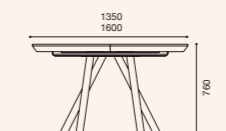

SIDEBOARD 3 DOORS
1730x850x500

SIDEBOARD 4 DOORS
2100x850x500
2300x850x500

DINNER TABLE
1350x1350+500=1850
1600x1350+700=2300

1800x1000+400=2200
2000x1000+500=2500

2200x1100+700=2900

TV COMPOSITION
2800X1650X460