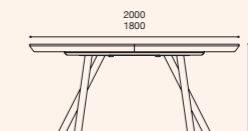

SIDEBOARD 3 DOORS
1730x850x500

SIDEBOARD 4 DOORS
2100x850x500
2300x850x500

DINNER TABLE
1350x1350+500=1850
1600x1350+700=2300

1800x1000+400=2200
2000x1000+500=2500

2200x1100+700=2900

TV COMPOSITION
2800X1650X460