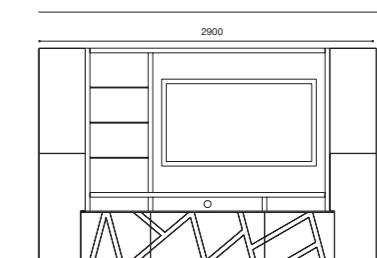

CLARA

KAPTA Collection by ho

A touch of
singularity in
each piece

CLARA *C* HOME

SINGULARITY

TV COMPOSITION
2900x1850x460

DINNER TABLE
1350x1350+500=1850
1600x1350+700=2300

1800x1000+400=2200
2000x1000+500=2500

2200x1100+700=2900

SIDEBOARD 3 DOORS
1724x850x500

SIDEBOARD 4 DOORS
2100x850x500
2300x850x500

TV SIDEBOARD
1400x450x460
1800x450x460

A touch of
singularity in
each piece

O que o design tem em comum com a arte?
É o poder de identificar detalhes e entender
a peculiaridade de cada peça.
Olhe e entenda a singularidade.

DINNER TABLE
1800x1000+400=2200
2000x1000+500=2500

DINNER TABLE
2200x1100+700=2900

LOW TABLE
1200x700

SHOWCASE
1000x1800x450

HIGH SIDEBORD
1200x1410x400

TV COMPOSITION
2900x1850x460

CONSOLE
1100x900x400

SIDEBORD 3 DOORS
1730x850x500

LOW TABLE
1200x700

SHOWCASE
1100x1800x450

HIGH SIDEBORD
1200x1400x400

TV COMPOSITION
2900x1850x460

CONSOLE
1100x900x400

SIDEBORD 3 DOORS
1730x850x500

SIDEBORD 4 DOORS
2100x850x500
2300x850x500

TV SIDEBORD
1400x450x460
1800x450x460