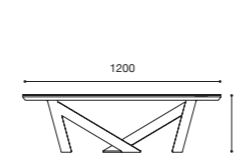

DINNER TABLE
1800x1000+400=2200
2000x1000+500=2500

DINNER TABLE
2200x1100+700=2900

LOW TABLE
1200x700

SHOWCASE
1000x1800x450

HIGH SIDEBORD
1200x1410x400

TV COMPOSITION
2900x1850x460

CONSOLE
1100x900x400

SIDEBORD 3 DOORS
1730x850x500

SIDEBORD 4 DOORS
2100x850x500
2300x850x500

TV SIDEBORD
1400x450x460
1800x450x460

KAPTA.
by clara
home

DINNER TABLE
1350x1350+500=1850
1600x1350+700=2300

DINNER TABLE
1800x1000+400=2200
2000x1000+500=2500

DINNER TABLE
2200x1100+700=2900

LOW TABLE
1200x700

SHOWCASE
1100x1800x450

HIGH SIDEBORD
1200x1400x400

TV COMPOSITION
2900x1850x460

CONSOLE
1100x900x400

SIDEBORD 3 DOORS
1730x850x500

SIDEBORD 4 DOORS
2100x850x500
2300x850x500

TV SIDEBORD
1400x450x460
1800x450x460