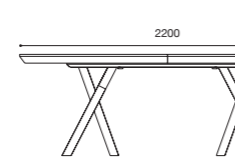

DINNER TABLE
1800x1000+400=2200
2000x1000+500=2500

DINNER TABLE
2200x1100+700=2900

LOW TABLE
1200x700

SHOWCASE
1000x1800x450

HIGH SIDEBORD
1200x1410x400

TV COMPOSITION
2900x1850x460

CONSOLE
1100x900x400

SIDEBORD 3 DOORS
1730x850x500

SIDEBORD 4 DOORS
2100x850x500
2300x850x500

TV SIDEBORD
1400x450x460
1800x450x460

KAPTA.
by clara
home

DINNER TABLE
1350x1350+500=1850
1600x1350+700=2300

DINNER TABLE
1800x1000+400=2200
2000x1000+500=2500

DINNER TABLE
2200x1100+700=2900

LOW TABLE
1200x700

SHOWCASE
1100x1800x450

HIGH SIDEBORD
1200x1400x400

TV COMPOSITION
2900x1850x460

CONSOLE
1100x900x400

SIDEBORD 3 DOORS
1730x850x500

SIDEBORD 4 DOORS
2100x850x500
2300x850x500

TV SIDEBORD
1400x450x460
1800x450x460