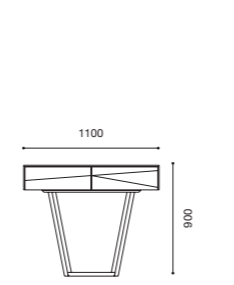

DINNER TABLE
1800x1000+400=2200
2000x1000+500=2500

DINNER TABLE
2200x1100+700=2900

LOW TABLE
1200x700

SHOWCASE
1000x1800x450

HIGH SIDEBORD
1200x1410x400

TV COMPOSITION
2900x1850x460

CONSOLE
1100x900x400

SIDEBORD 3 DOORS
1730x850x500

SIDEBORD 4 DOORS
2100x850x500
2300x850x500

TV SIDEBORD
1400x450x460
1800x450x460

KAPTA.
by clara
home

DINNER TABLE
1350x1350+500=1850
1600x1350+700=2300

DINNER TABLE
1800x1000+400=2200
2000x1000+500=2500

DINNER TABLE
2200x1100+700=2900

LOW TABLE
1200x700

SHOWCASE
1100x1800x450

HIGH SIDEBORD
1200x1400x400

TV COMPOSITION
2900x1850x460

CONSOLE
1100x900x400

SIDEBORD 3 DOORS
1730x850x500

SIDEBORD 4 DOORS
2100x850x500
2300x850x500

TV SIDEBORD
1400x450x460
1800x450x460

SIDEBOARD 3 DOORS
1730x850x500

SIDEBOARD 4 DOORS
2100x850x500
2300x850x500

DINNER TABLE
1350x1350+500=1850
1600x1350+700=2300

1800x1000+400=2200
2000x1000+500=2500

2200x1100+700=2900

TV COMPOSITION
2800X1650X460